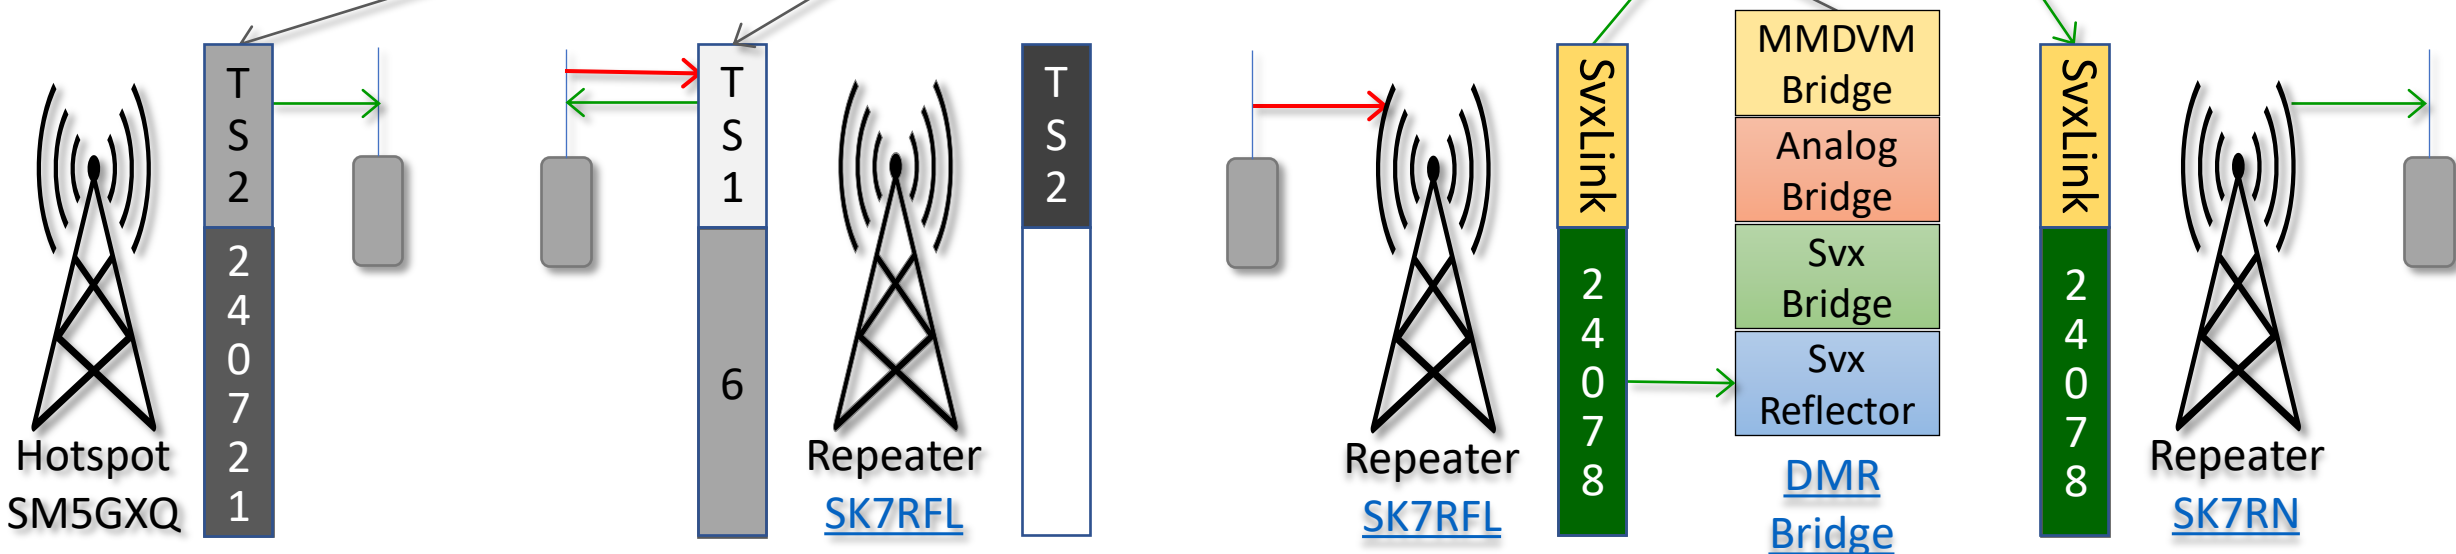

# DMR Bridge @SK7RFL

- SvxLink Talk group 24078 is used to bridge SK7RFL and SK7RN repeaters together.
- Now, the DMR bridge is activated, to bridge the traffic to DMR talk group 240721.
- DMR nodes monitoring 24071 can now hear local FM traffic from Öland.
- The bridge may also be activated from DMR, just by transmitting on talk group 240721.
- From SK7RFL DMR Repeater, the bridge may be activated from talk group 6.

## Brandmeister Master 2402

2	2	2	2	2	2	2	2
4	4	4	4	4	4	4	4
0	0	0	0	0	0	0	0
5	7	4	2	4	2	7	7
		0	4	2	1	2	1
		0	0	2	6	1	7

## SvxReflector

2	2	2	2	2	2	Q	Q
4	4	4	4	4	4	S	S
0	0	0	0	0	0	Y	Y
2	2	3	5	7	8	0	0
						1	2

Talk Group  
24078

Talk Group  
240721

Talk Group  
6

# International Traffic

Reflectors

Talk groups

Topology

SvxF Portals

- Reflector **"SE"** [Swedish](#) National Reflector.
- Reflector **"UK"** ["International"](#) reflector in England (G4NAB).
- Reflektor **"DE"** ["Funknetz.de"](#) reflector in Germany.
- Reflector **"SK7RFL"** Local Reflector at the Repeater.
  - Used for incoming EchoLink and DMR connections.
  - May be used for emergency traffic, when the repeaters are not connected to the networks.
- SK7RFL, SK7RN, SK5BN, SM5GXQ are connected to **SE**, **UK** and **DE** reflector networks.
  - They do not monitor any international talk groups with heavy traffic load.
  - There is no direct bridging between the reflectors.
  - SM5GXQ Simplex node monitors (more) international talk groups.
- Normally only one reflector is active at the same time.
  - No "leakage" between the networks.
  - Same talk group numbers in use in both networks. They are not necessarily bridged.
- All talk groups can be activated as usual with DTMF.
  - The repeater "knows" which reflector to use.
- Talk group numbers are announced with:
  - **"Talk group"** for the Swedish Reflector.
  - **"UK"** for the English (international) Reflector.
  - **"DE"** for Funknetz.de.