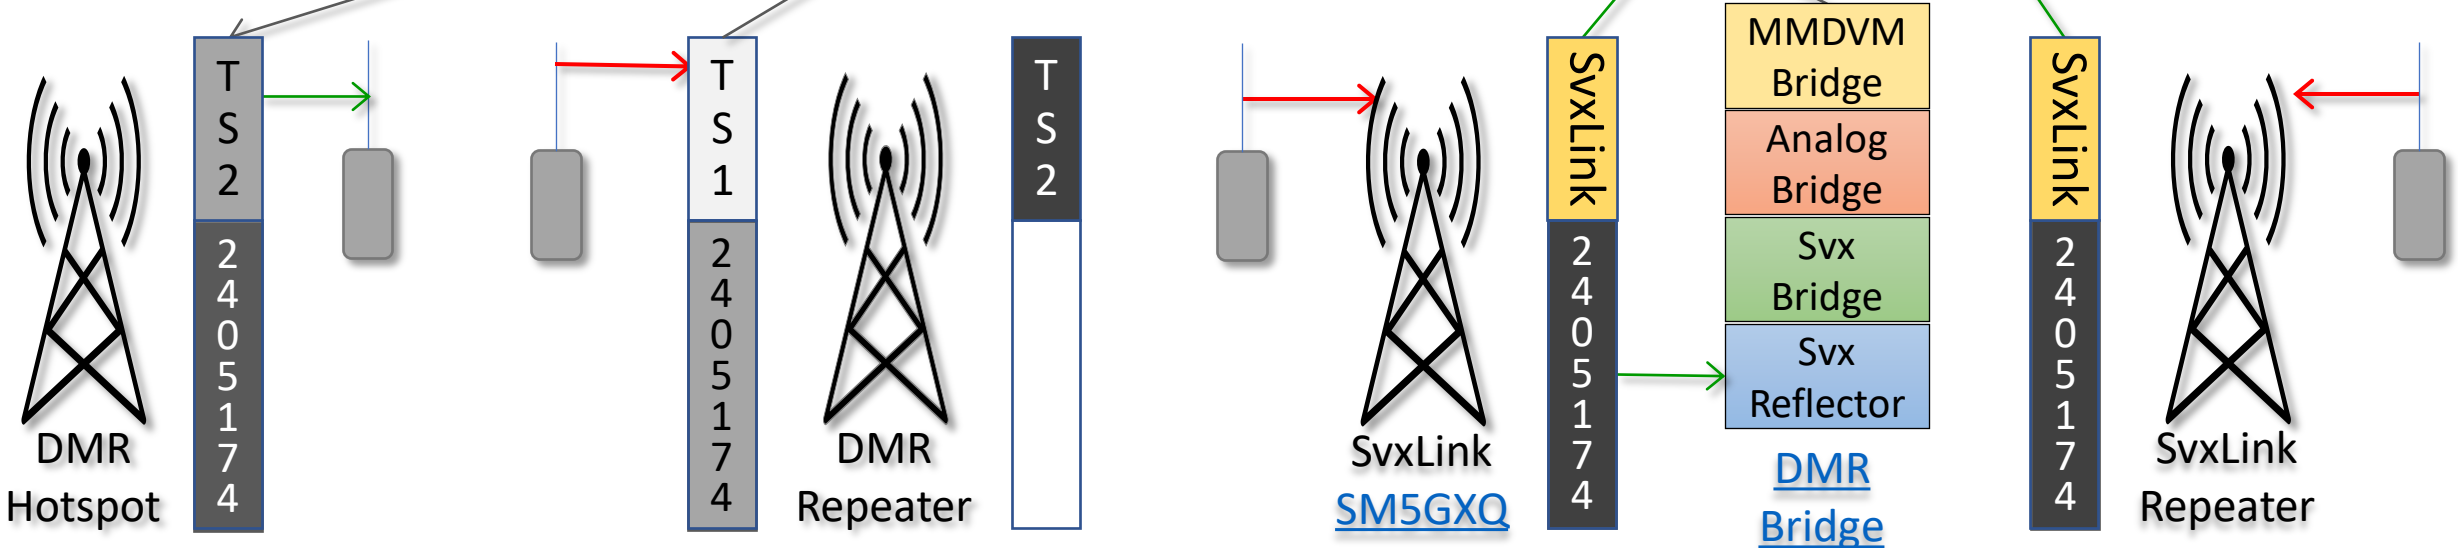

# DMR Bridge @SM5GXQ

- SvxLink Talk group 2405174 is SM5GXQ's individual Talk Group. It's automatically activated on SM5GXQ's SvxLink Node.
- This talk group may also be activated from elsewhere on SvxLink.
- Now, the DMR bridge is activated, to bridge the traffic to DMR talk group 2405174.
- DMR nodes monitoring 2405174 can now hear local FM traffic from SM5GXQ and SvxLink talk group 2405174.
- The bridge may also be activated from DMR, just by transmitting on talk group 2405174.

## Brandmeister Master 2402

2	2	2	2	2	2	2	2
4	4	4	4	4	4	4	4
0	0	0	0	0	0	0	0
5	5	5	5	5	5	5	5
1	1	1	1	1	1	1	1
7	7	7	7	7	7	7	7
4	4	4	4	4	4	4	4

# DMR Bridge @SK7RFL

- SvxLink Talk group 24078 is used to bridge SK7RFL and SK7RN repeaters together.
- Now, the DMR bridge is activated, to bridge the traffic to DMR talk group 240721.
- DMR nodes monitoring 24071 can now hear local FM traffic from Öland.
- The bridge may also be activated from DMR, just by transmitting on talk group 240721.
- From SK7RFL DMR Repeater, the bridge may be activated from talk group 6.